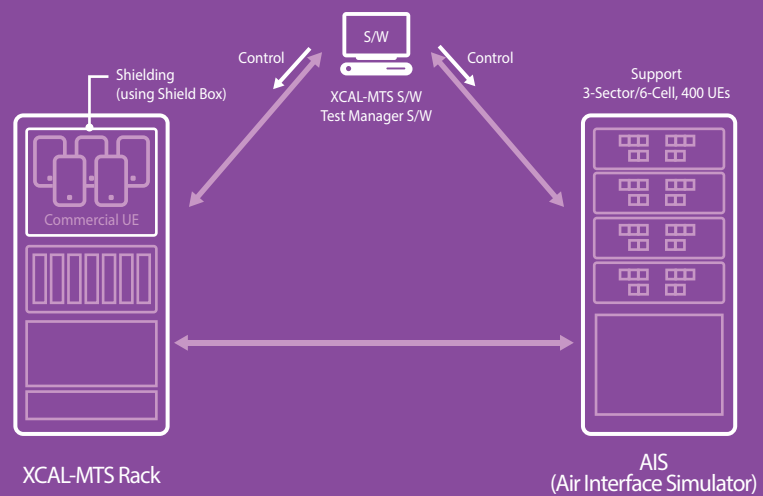

XCAT-AIS

Real-Time Multi-cell / Multi-UE Air-interface Simulator

XCAT-AIS is air interface simulator which is designed to simulate field environment into a lab. It can be a bridge solution between field and lab by providing an emulation of mobility via controlling multiple cell sites. XCAT-AIS can be perform with XCAL-MTS for load and capacity testing for site test and verification. Its combination provides various real-time test for multi-call and UE in the lab.

Use XCAT-AIS to

- System capacity verification in multi-UE, cell-edge, moving UE environment
- Package verification prior to customer release
- logging and analysis of SINR, RSRP, RSSI, Tx Power, RB/MCS, Throughput, etc.
- Troubleshooting with quick reproduction of problems
- System Parameter optimization of RRC, MAC, PHY

Benefits

- Real-time simulation and logging in the LAB
- No need for drive-test and on-site for cluster preparation
- Efficient use of resources
- Test environment for user-defined test scenarios
- Group operation for multiple tests at the same time

System Configuration

AIS H/W Specification

Frequency Band	LTE B#5, B#8, B#3, B#7, B#1, B#38 or B#42 (Supporting up to 6 non-overlapped frequency bands)
Carrier Aggregation	Supporting up to 6-CA/2-CC
MIMO	Support 2x2 or 4x4
Max RSRP	-60dBm to -75dBm @ UE Side
Max BS	3-Sector/6-Cell
Max UE	400 Real-UE
User	Max 2-User Support(max 200-UE/User)