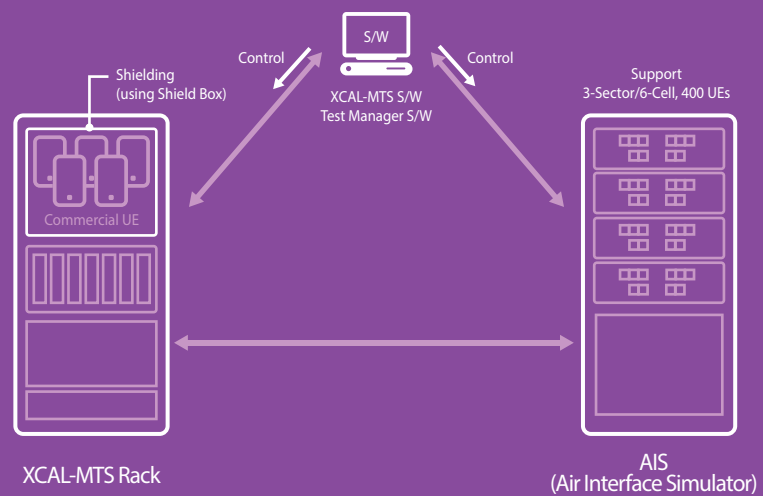

XCAL-MTS with Air Interface Simulator

Real-Time Multi-cell / Multi-UE Air-interface Simulator

XCAL-MTS is a multiple mobile(terminal)-based measurement & verification tool which supports a variety of wireless technologies. It is specially designed to perform load and capacity testing for Small Cell test & verification. XCAL-MTS with Air Interface Simulator Solution provide various multi-cell / multi-UE real-time test environment in the LAB.

Use to

- System capacity verification in multi-UE, cell-edge, moving UE environment
- Package verification prior to customer release
- logging and analysis of SINR, RSRP, RSSI, Tx Power, RB/MCS, Throughput, etc.
- Troubleshooting with quick reproduction of problems
- System Parameter optimization of RRC, MAC, PHY

Benefits

- Real-time simulation and logging in the LAB
- No need for drive-test and on-site for cluster preparation
- Efficient use of resources
- Test environment for user-defined test scenarios
- Group operation for multiple tests at the same time

System Configuration

AIS H/W Specification

Frequency Band	LTE B#5, B#8, B#3, B#7, B#1, B#38 or B#42 (Supporting up to 6 non-overlapped frequency bands)
Carrier Aggregation	Supporting up to 6-CA/2-CC
MIMO	Support 2x2 or 4x4
Max RSRP	-60dBm to -75dBm @ UE Side
Max BS	3-Sector/6-Cell
Max UE	400 Real-UE
User	Max 2-User Support(max 200-UE/User)